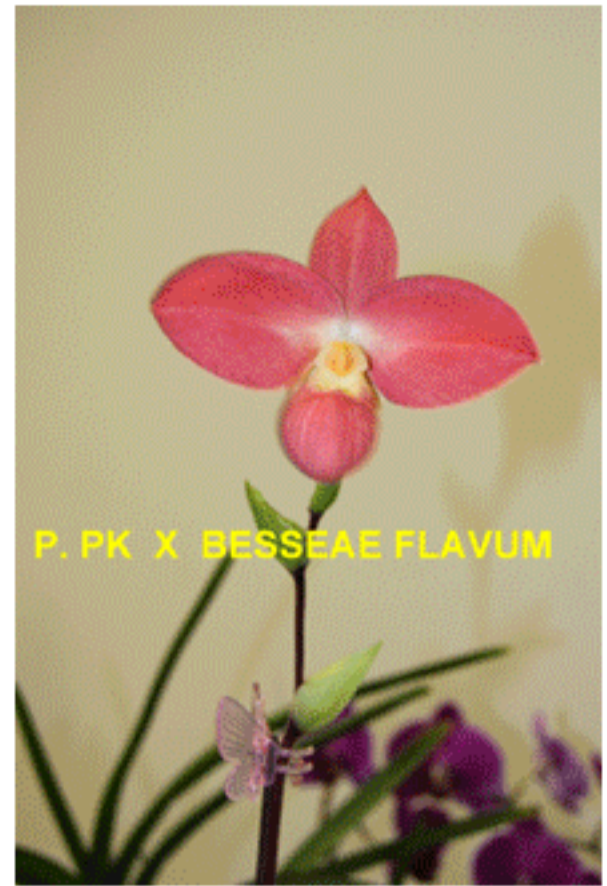

Bic. Hwa Yuan Grace "Ca+ King"

Phrag. "Red" Jason Fisher "9"

Dtps. Taisco Candy Strip X
P. Chim Shang's Strips

Ascocenda 50th State Beauty

Krulls Cardinal

Phal. Chingruey's Blac Pearl 'Cr'

Enc. Afronecium - Cordigers
'Pink Petticoat' X Enc.
Cordigera 'Sweet Earth'

P. PK X BESSEAE FLAVUM

SOGO GRAPE

Phrag. besseae

Pot. Fordyee Prelude 'First Act'

Phal. (Salu Peoker x
Tai-I Yellow Bird) X
Brother Precious
Stones 'Crown Fox
PI?'

**Tol Robsan 'Orchid World'
AM/AOS x Rdedm Rose
Ganauchean**