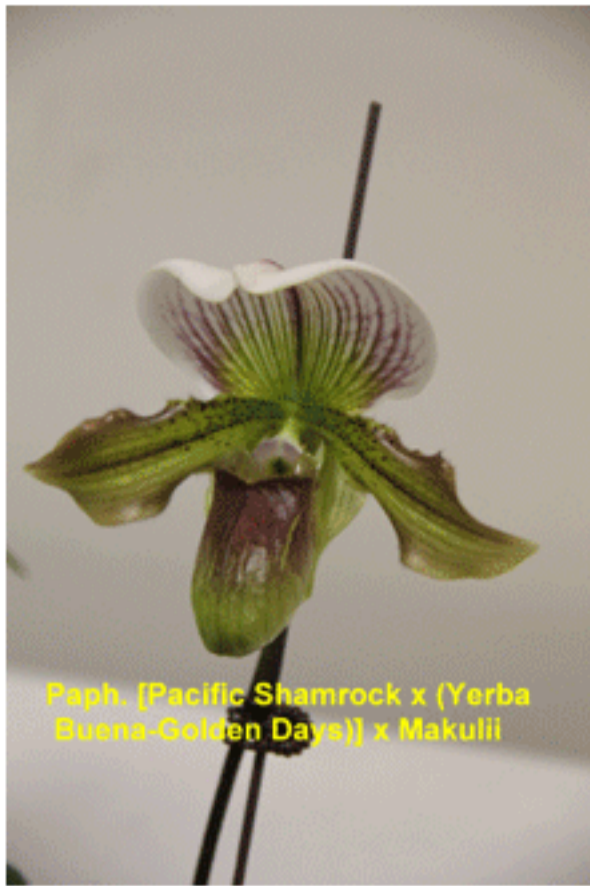

Lc. Park Ridge 'Thornridge'

Blc. Verdant Venture Jax Z

Phal. leuddemanniana
Woodland

Phal. fuscata

Paph. Valwin x moquetteanum

Maxillaria tenuifolia 'Tower Grove'
AM/AOS

Paph. (Pacific Shamrock x (Yerba Buena-Golden Days)) x Makulii