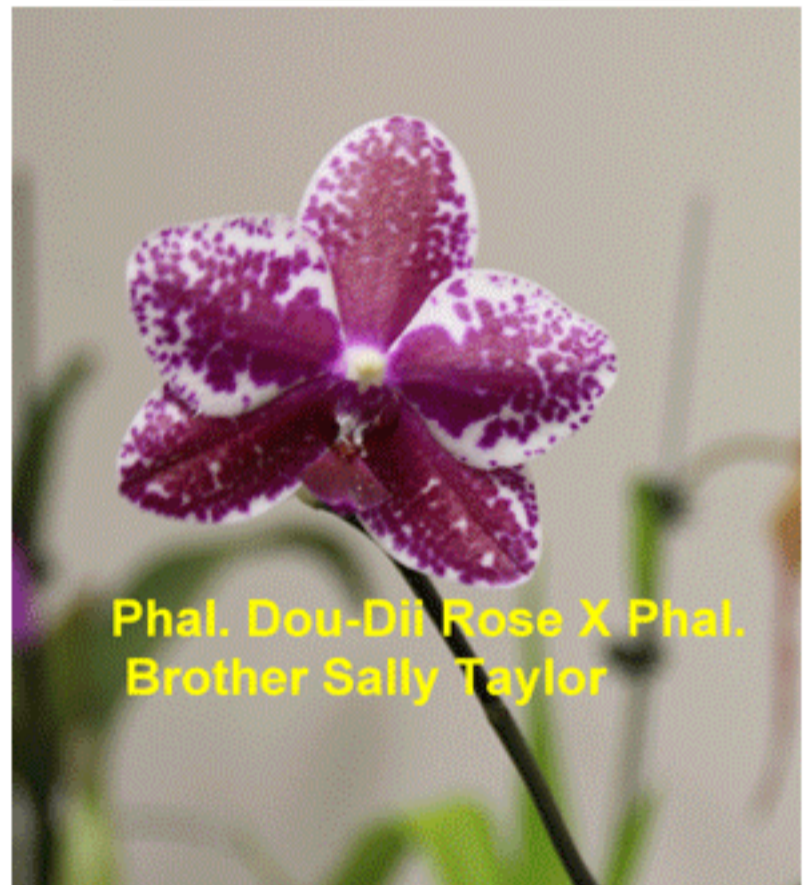

Dtps Pixie Star 'Norman'

C. Betty Ford 'York'

Phal. Everspring Light

?? Eric Moonglow

Phal. Canyon Red Hot Sun X
Hilltop's Jewel 'Dazzling' AM/AOS

Phal. Dou-Dii Rose X Phal.
Brother Sally Taylor

ONC(PSY) Mariposa "GV"